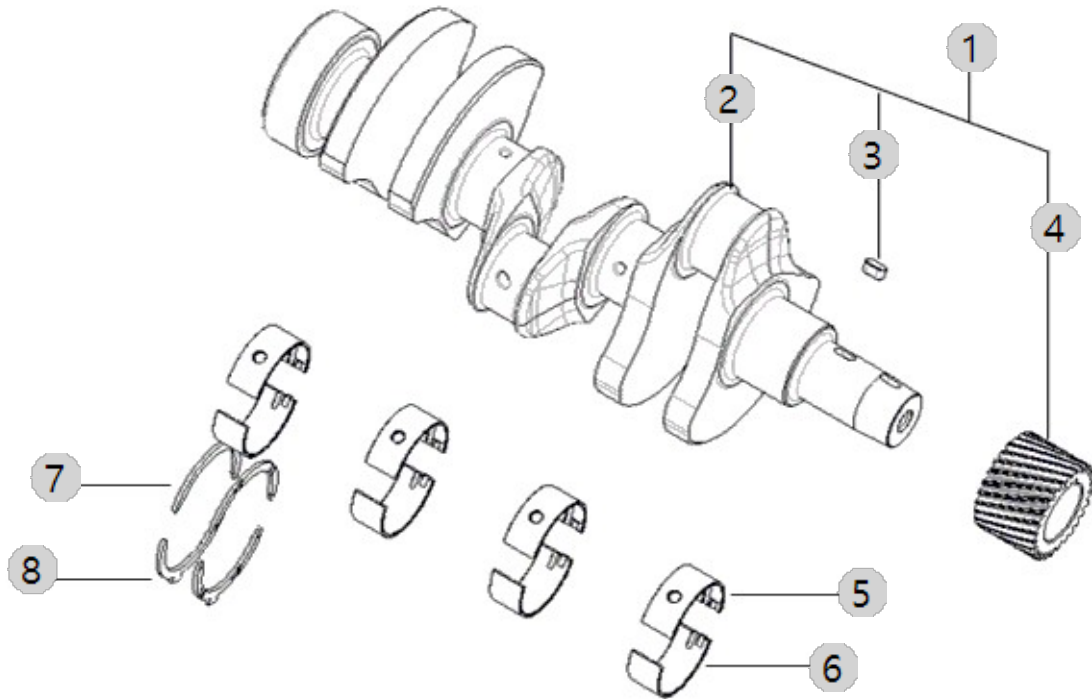

A05_003

A1700N5-UTR_4
(AB00223)

CRANK SHAFT ASS'Y OPTION

Year/Month

2022-12-14