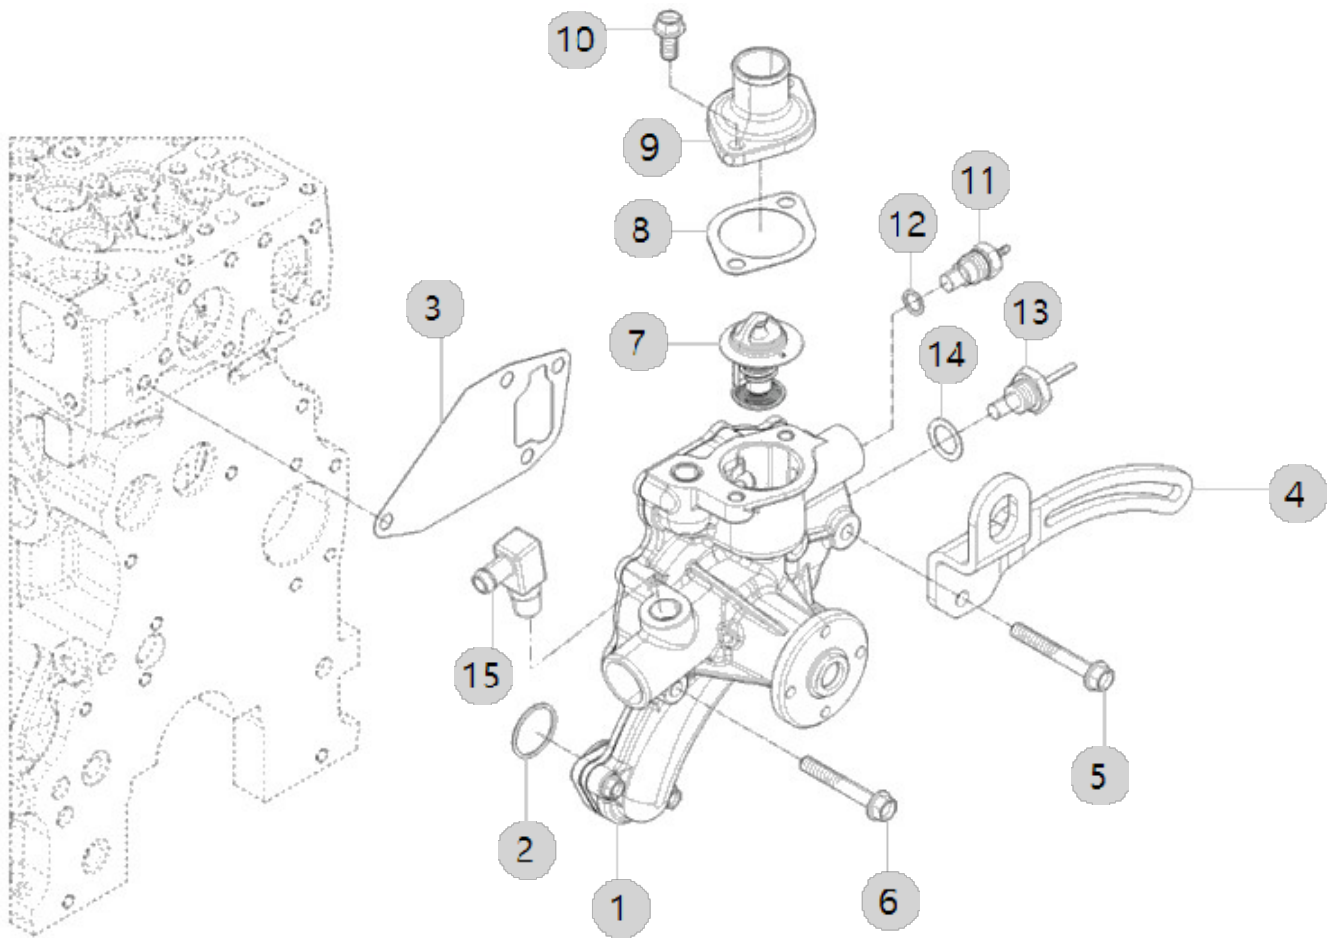

A09_003

A1700N5-UTR_4
(AB00223)

COOLING WATER PUMP

Year/Month

2022-12-14