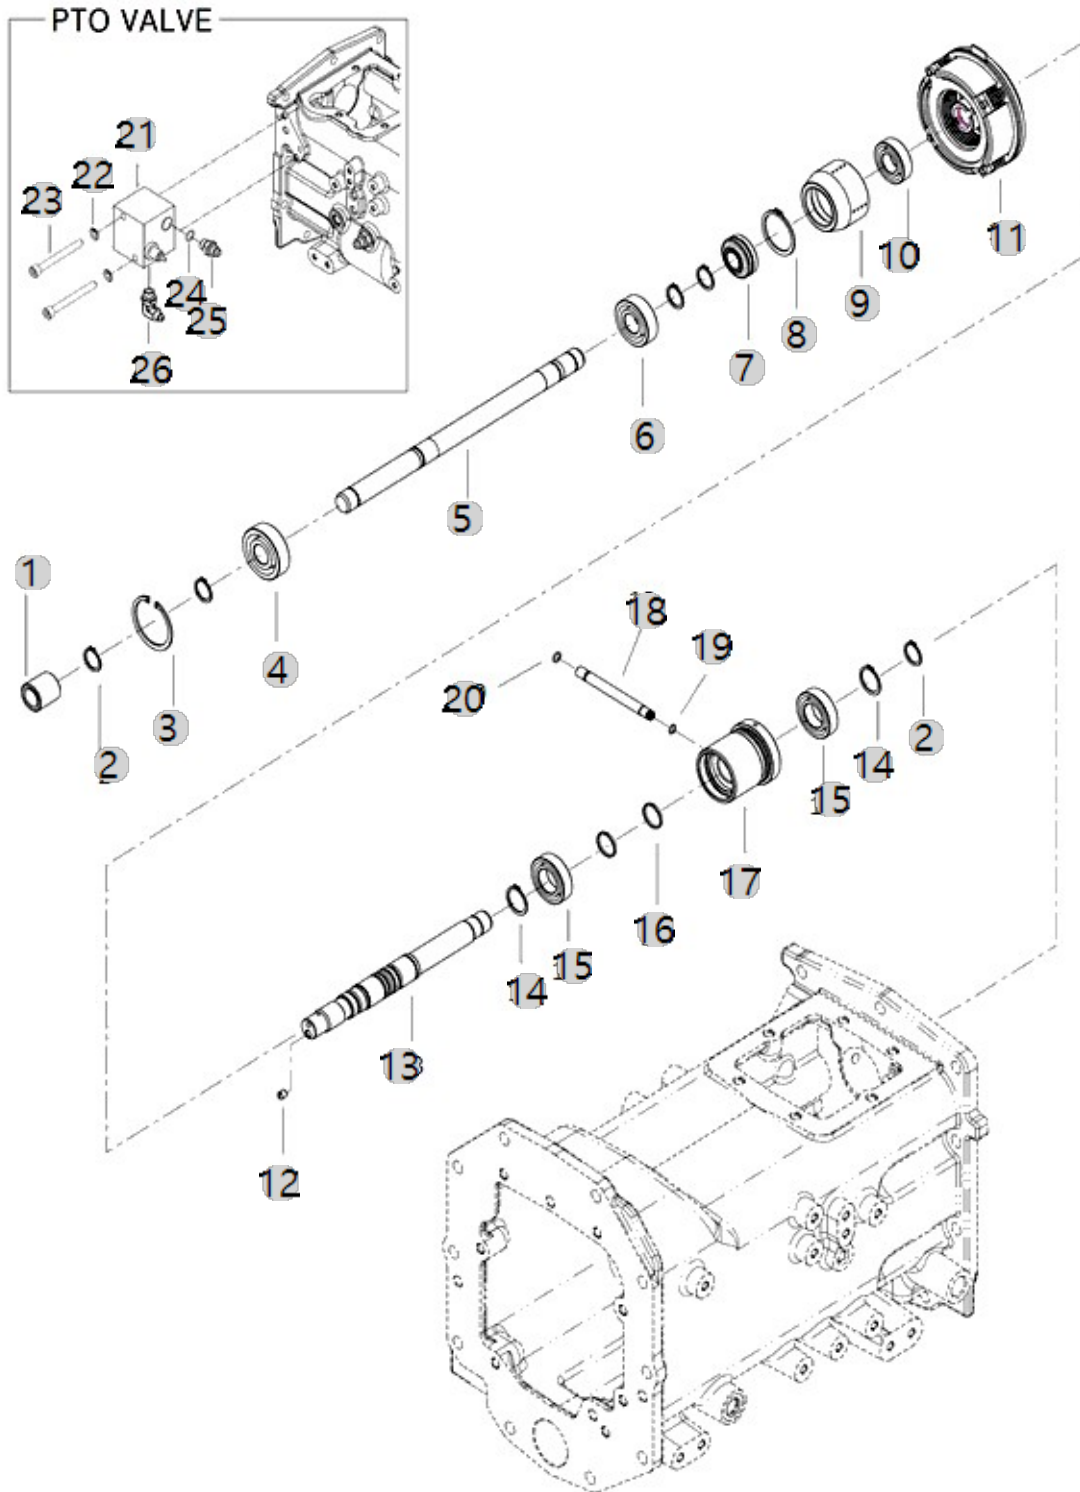

F07070

BRANSON 15H
TM_US_FL(AC01917)

MAIN P.T.O SHAFT

Year/Month

2022-12-14