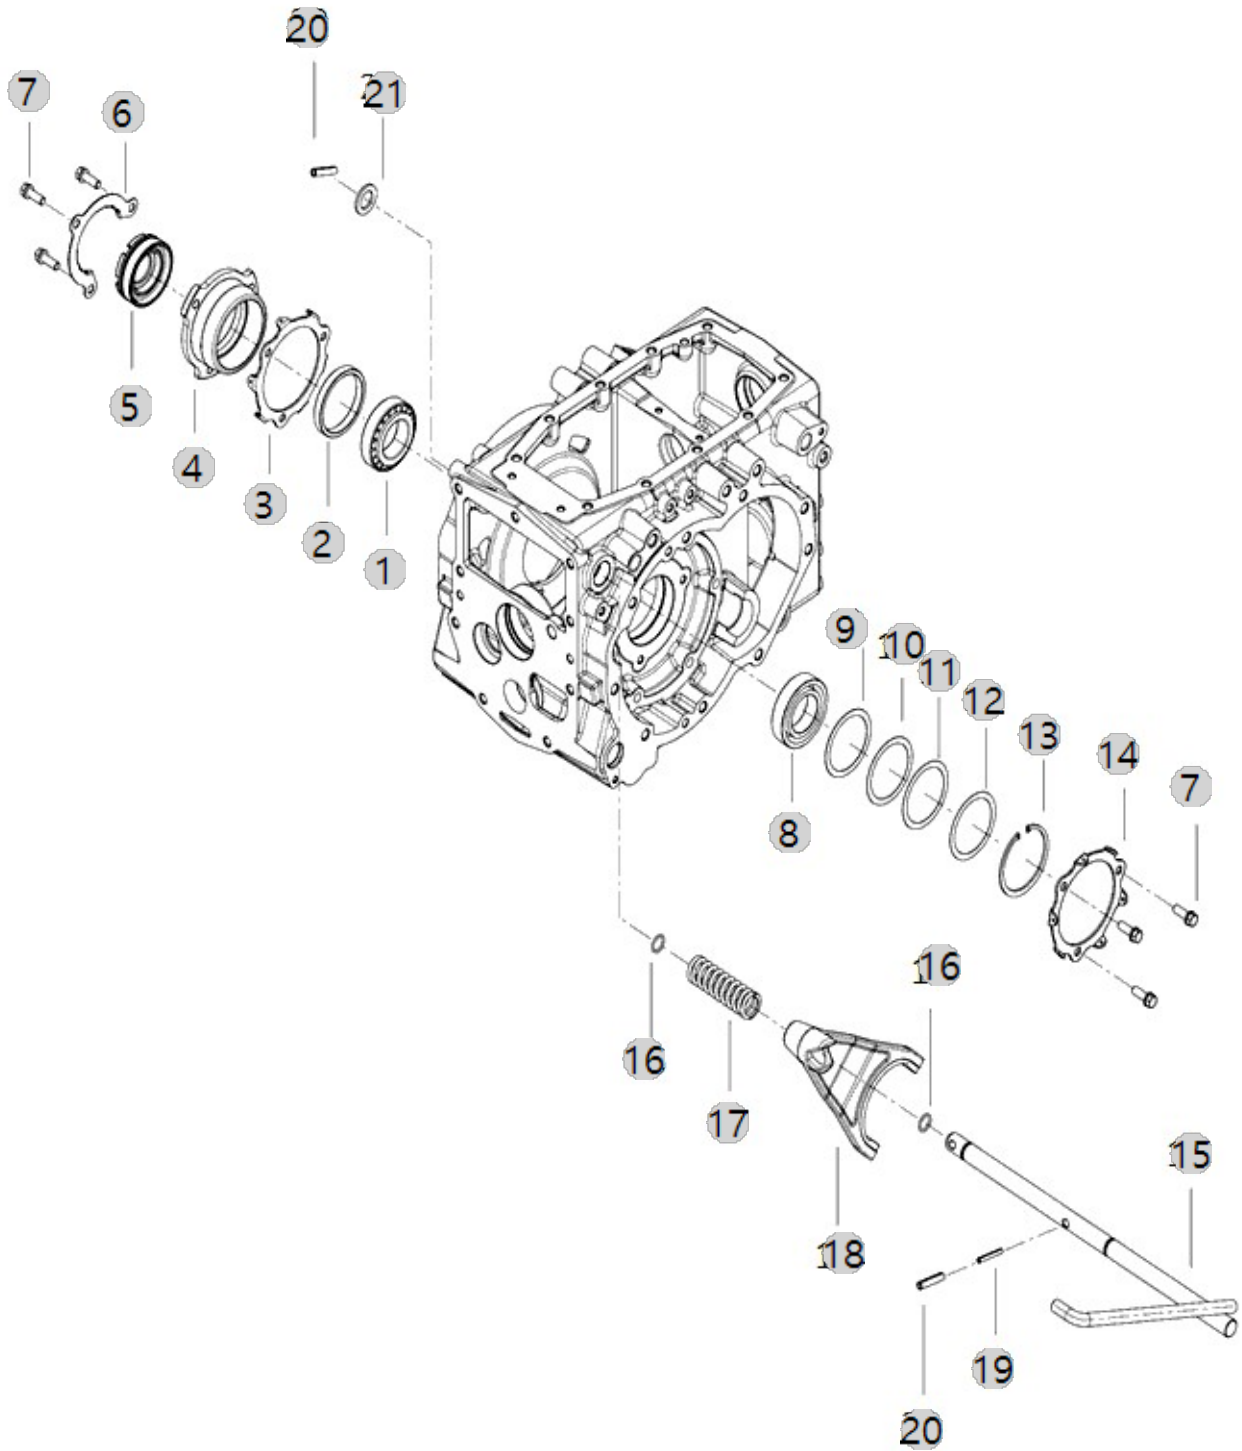

F11060

BRANSON 15H
TM_US_FL(AC01917)

DIFF. LOCK PEDAL

Year/Month

2022-12-14