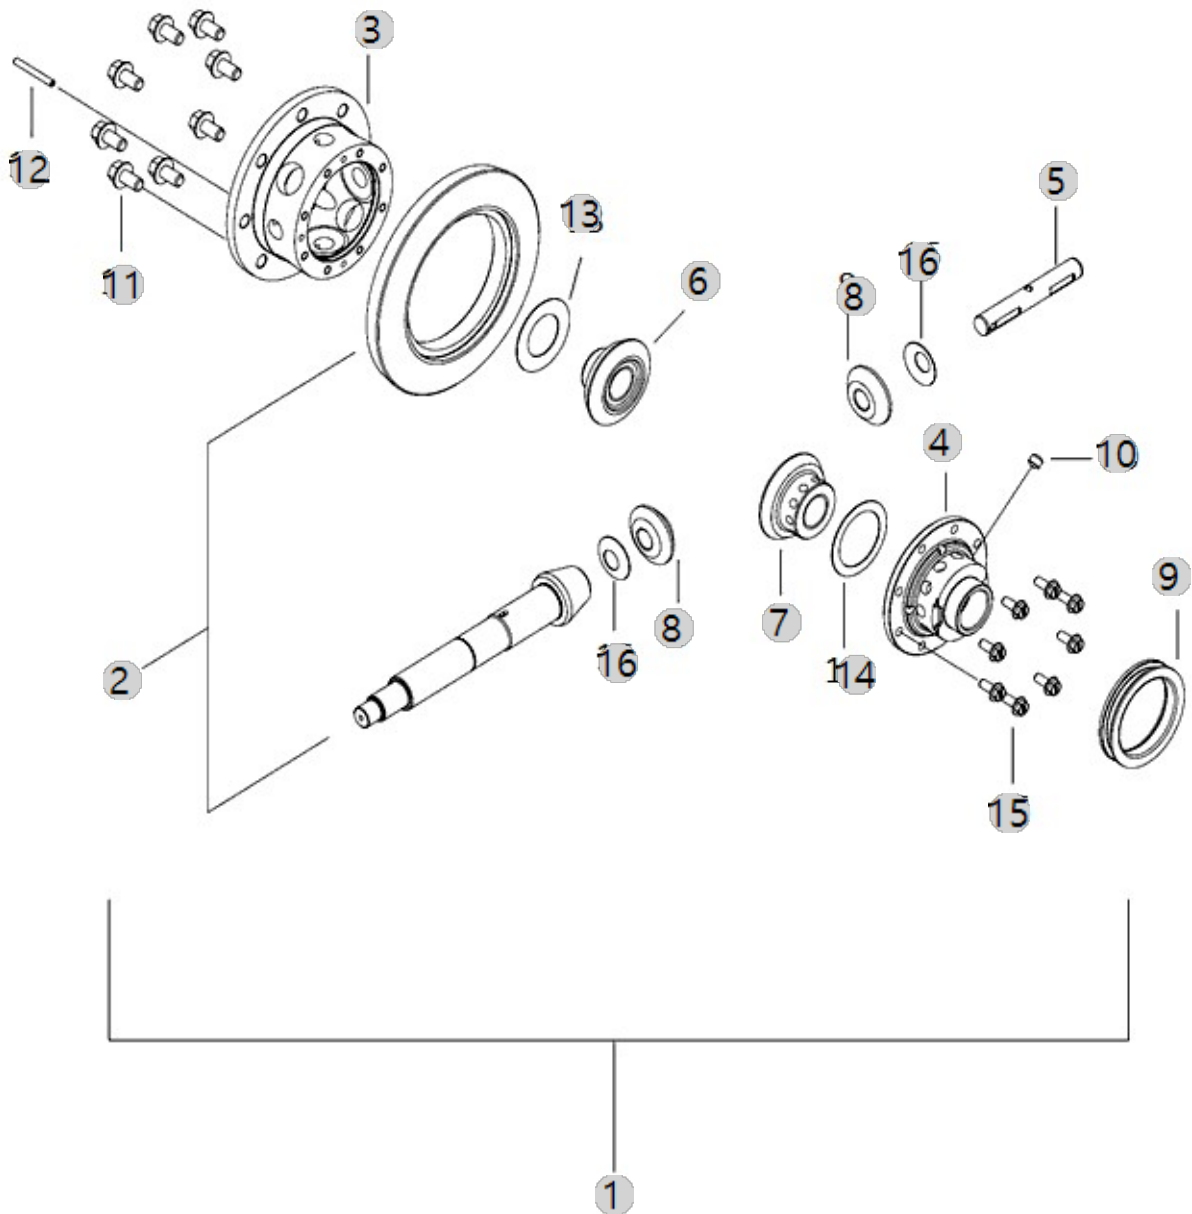

F05020

BRANSON 15H
TM_US_FL(AC01917)

RING GEAR&DIFF.GEAR ASS'Y

Year/Month

2022-12-14