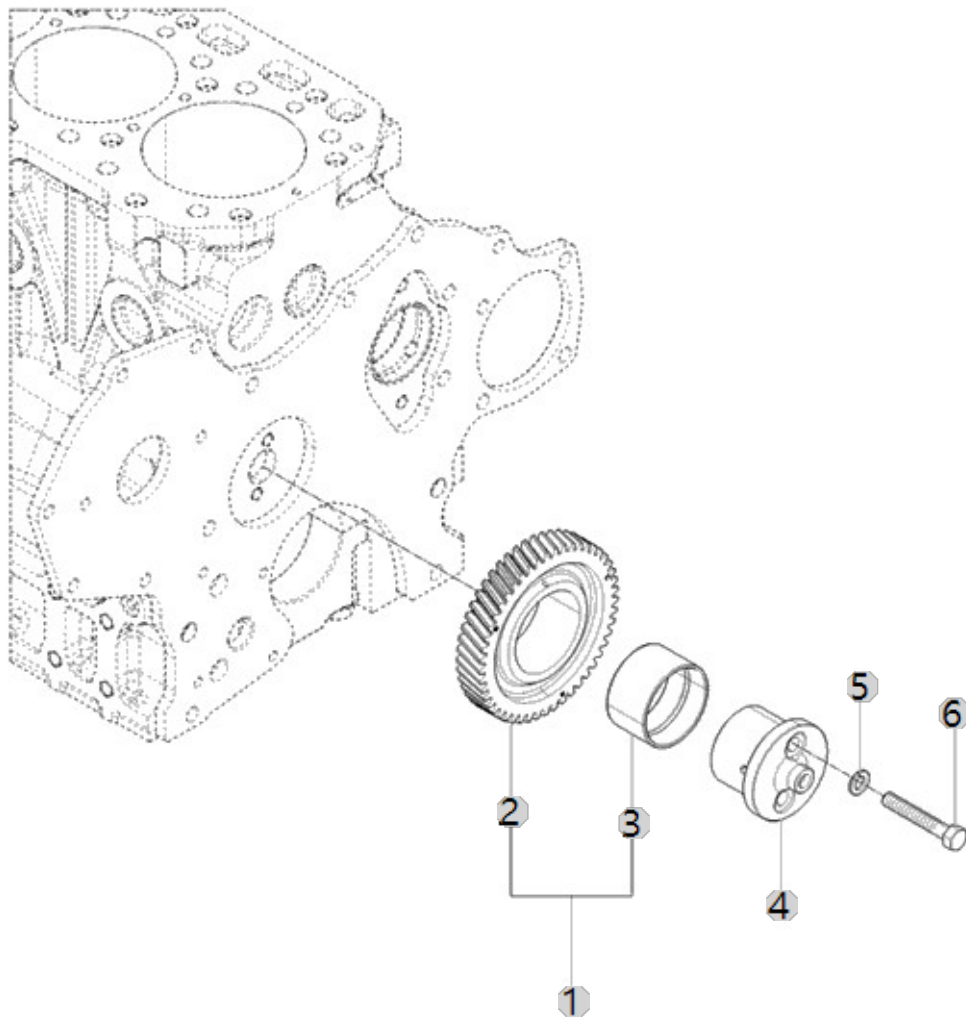

A35_002

A1700N5-UTR_4
(AB00223)

IDLE GEAR

Year/Month

2022-12-14