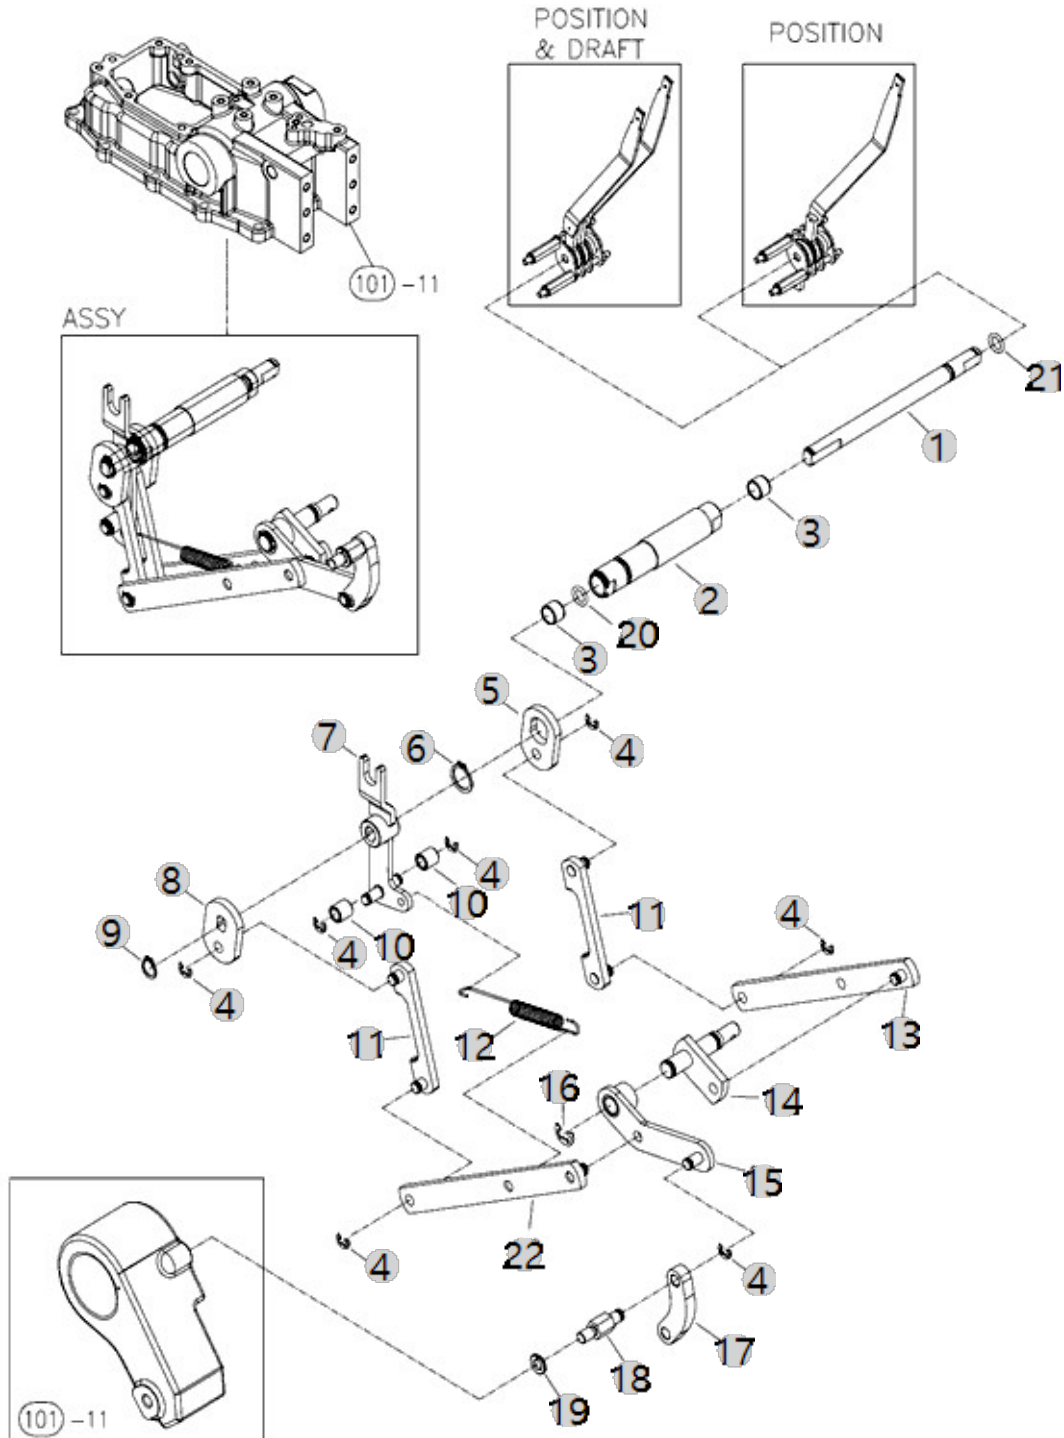

### STOP VALVE

Year/Month

2022-12-14

F10061

BRANSON 15H  
TM\_US\_FL(AC01917)

DRAFT/POSITION CONTROL LEVER

Year/Month

2022-12-14