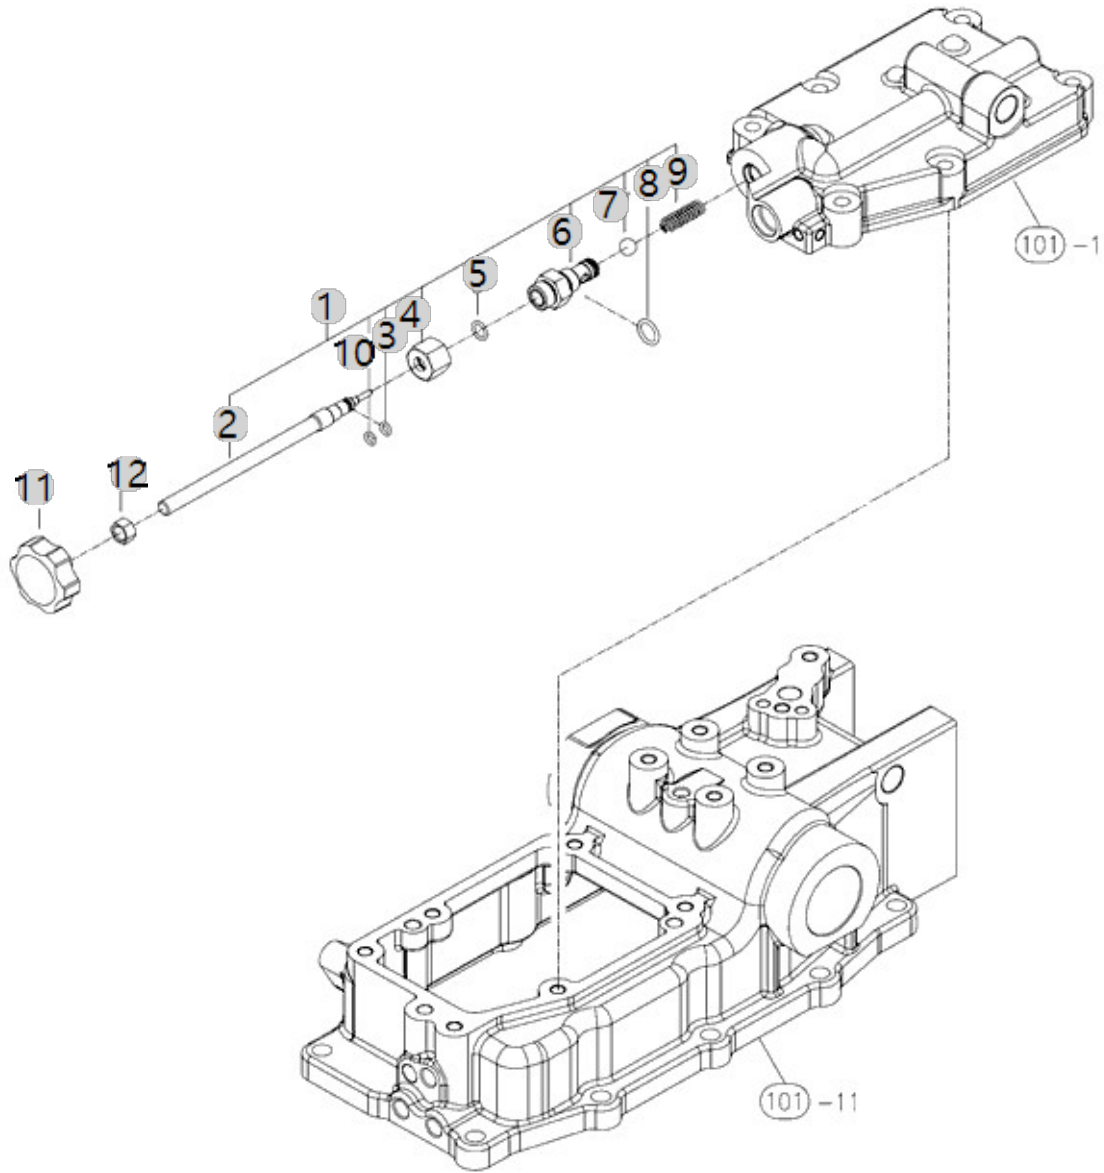

F10040

BRANSON 15H
TM_US_FL(AC01917)

STOP VALVE

Year/Month

2022-12-14