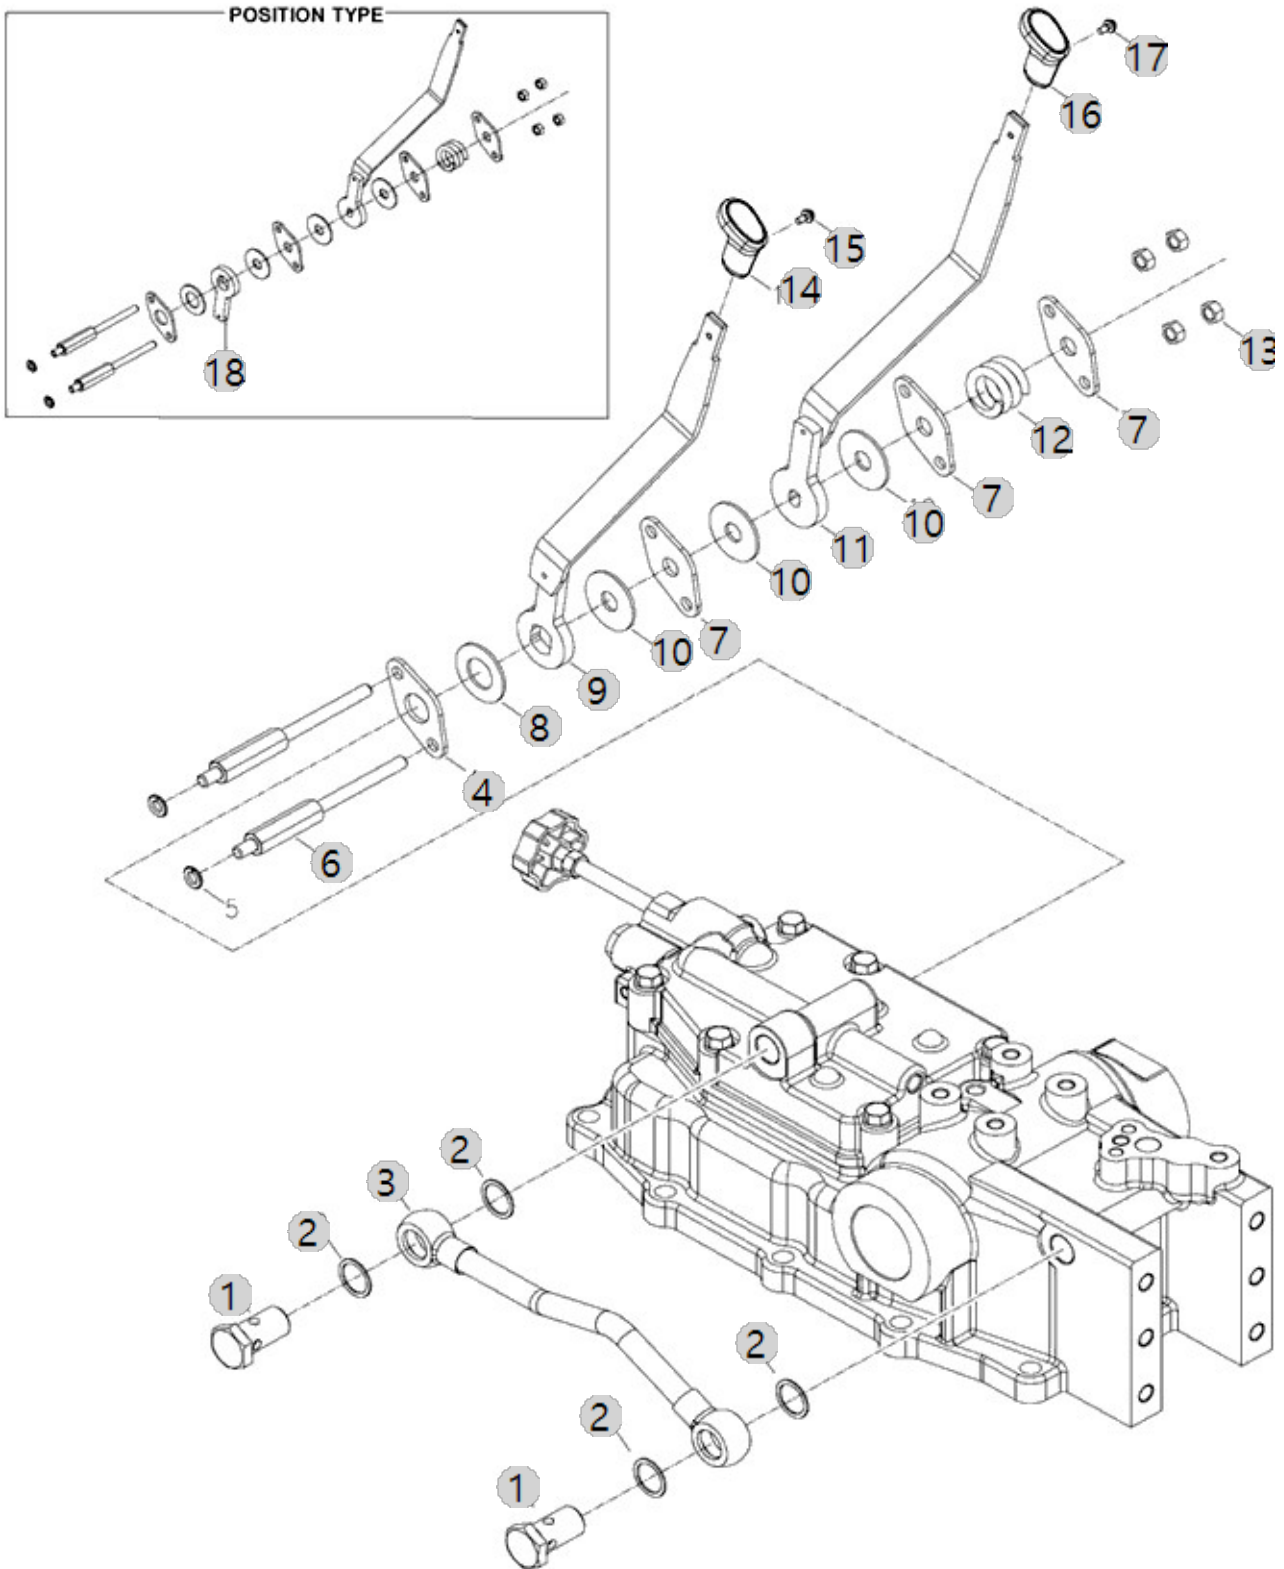

F10064

BRANSON 15H
TM_US_FL(AC01917)

POSITION CONTROL LEVER

Year/Month

2022-12-14