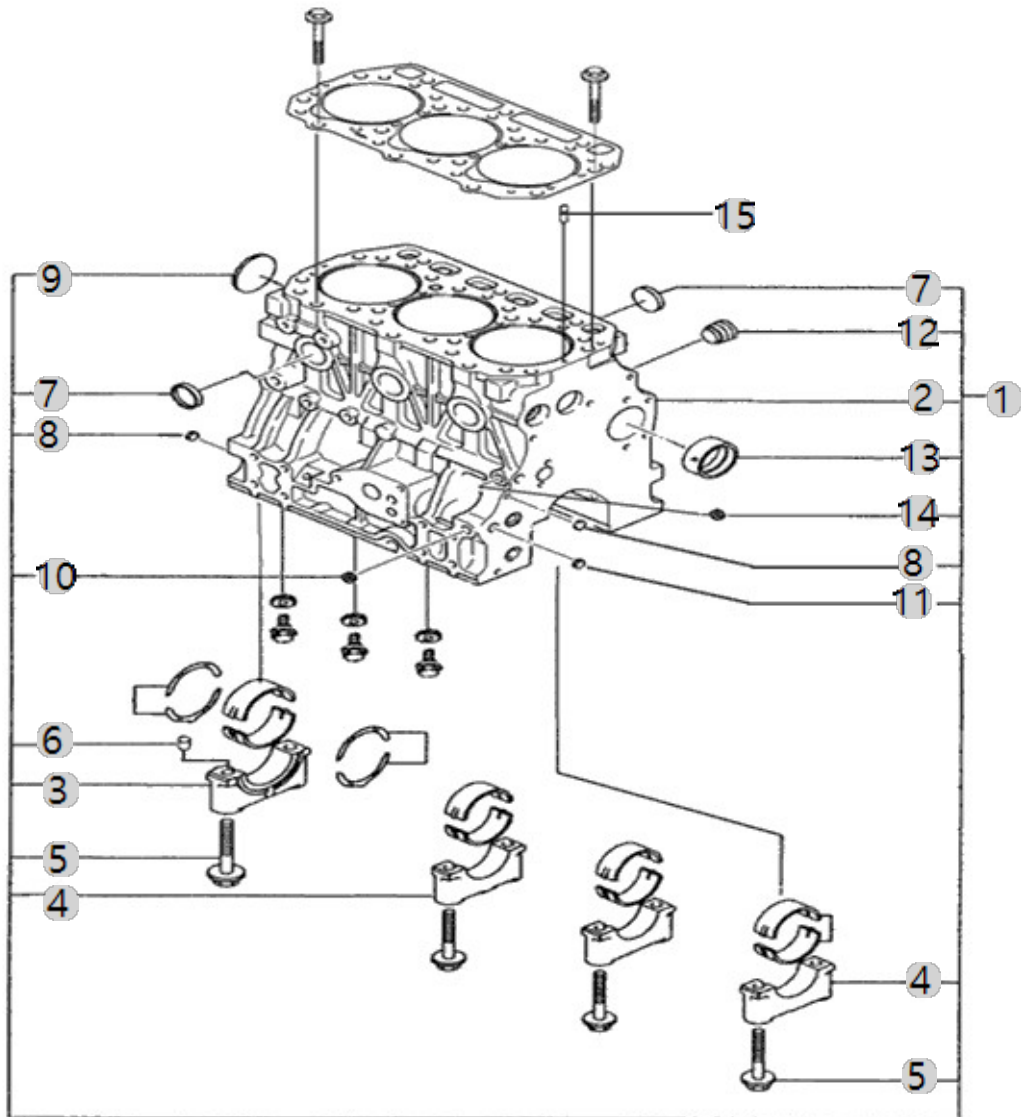

A01_004

A1700N5-UTR_4
(AB00223)

CYLINDER BLOCK

Year/Month

2022-12-14