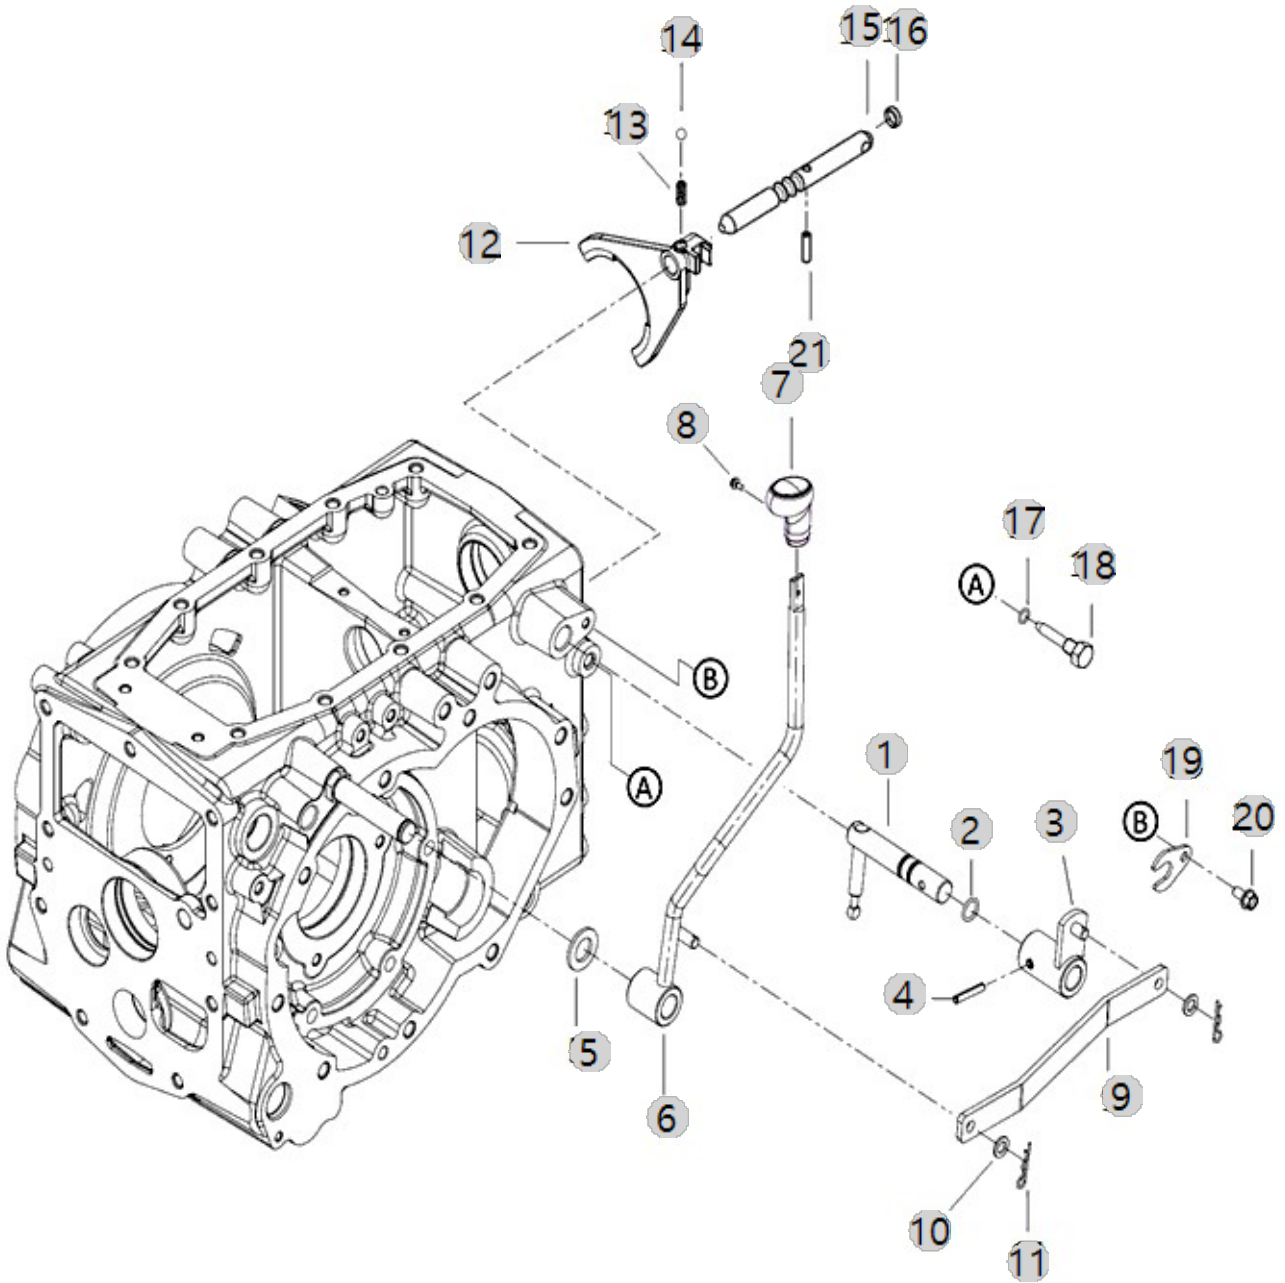

Year/Month

2022-12-14

F08060

BRANSON 15H  
TM\_US\_FL(AC01917)

FORK, PTO SHIFT

Year/Month

2022-12-14

F10010