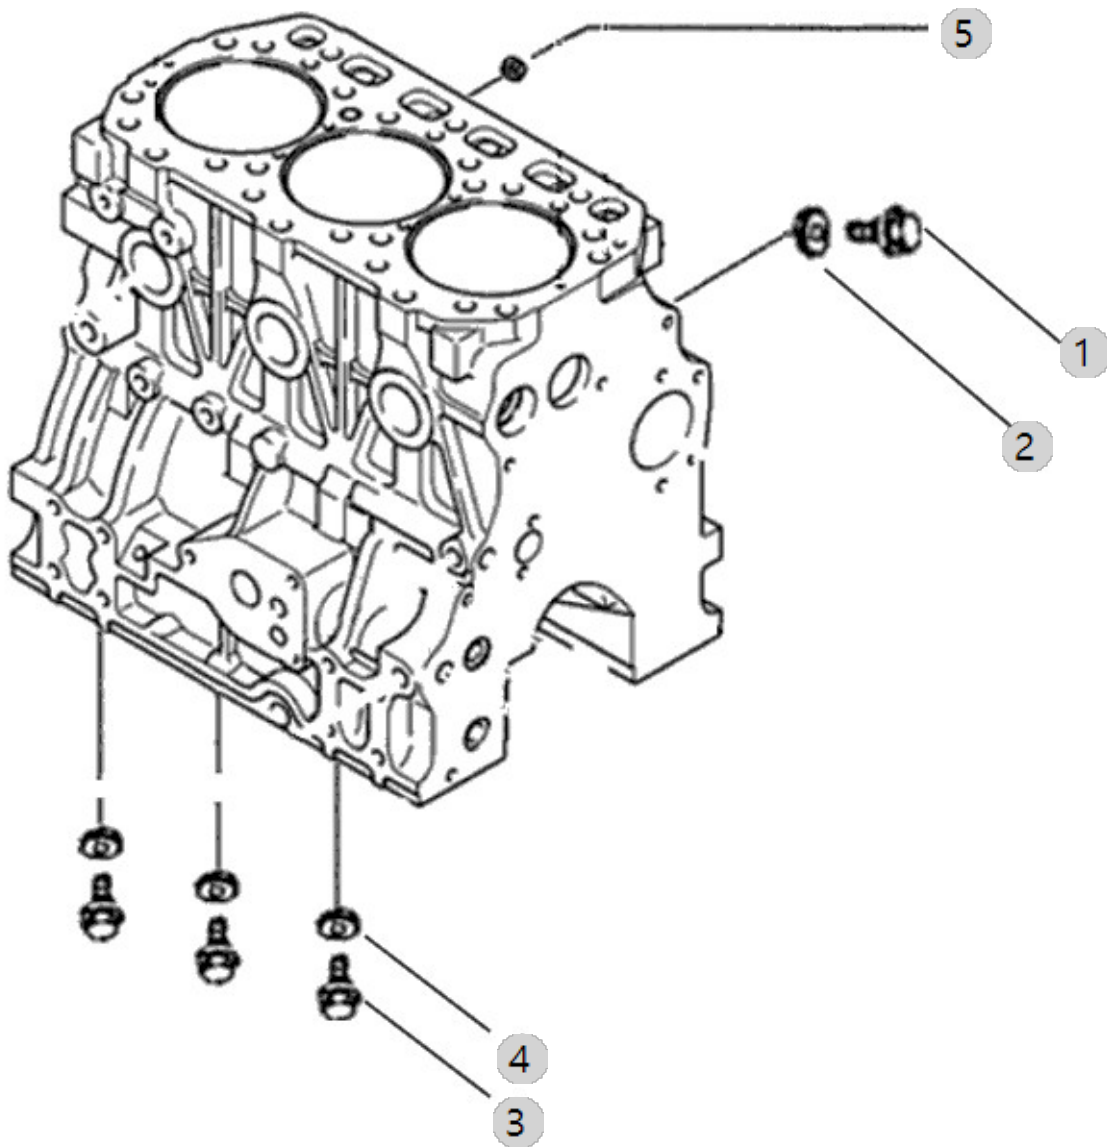

A21_002 A1700N5-UTR_4 (AB00223)		HEAD COVER				Year/Month 2022-12-14
순번 (NO)	부품번호 (PART NO)	품명 (PART NAME)	품명 (PART NAME)	수량 (QTY)	규격 (SPEC)	비고 (REMARK)
1	HRD0402300C0	헤드커버	COVER, VALVE	1		
1	HRD0402300B0	헤드커버조합 - A1700	COVER, VALVE	1		
2	HRD0402400B3	헤드커버패킹 - A1700	PACKING, HEAD COVER	1		
3	HA03520000B4	440, ALL, 상부커버캡	NUT, HEXAGONCAP	3		
4	24311-000140	441, ALL, O-RINGP-14	O-RING, DYNAMIC (Φ14)	3	P14	
5	26587-040102	245, ALL, 스크로우(3X54X10)	SCREW, FILLISTERHEADCAP	4	M4X10	
6	HRA0403600A4	589, ALL, 브리더커버	COVER, BREATHER	1	T1.2	
6	HRA0403600B4	브리더커버	COVER, BREATHER	1	T1.2	
7	HRA0403700A4	590, ALL, 가이드조합	Valve, Pressure Relief	1		
7	HRA0403700B4	가이드조합	VALVE, PRESSURE RELIEF	1		
8	HRA0403800A4	브리더 커버 가스켓	GASKET, BREATHER	1	T0.5	
9	HRA0403900A4	592, ALL, 브리더조절판	PLATE, BREATHERADJUSTING	1	T1.2	
9	HRA0403900B4	브리더조절판	PLATE, BREATHER ADJUSTING	1	T1.2	
10	HRA0404000A4	597, A14172023, 연결관	TUBE, BREATHER	1	D17.3XT2.3	
11	HC03470000B4	급유구	CAP, FILTER	1		
12	24311-000320	O링(P형)	O-RING, DYNAMIC (Φ32)	1	P32	
13	HC03720000B4	배플	BAFFLE	1	17MMX155M	
14	24341-000160	O-링(S형)	O-RING, FIX (Φ16)	1	S10	

A23_003

A1700N5-UTR_4
(AB00223)

TURBOCHARGER SUPPORT ASS'Y OPTION

Year/Month

2022-12-14