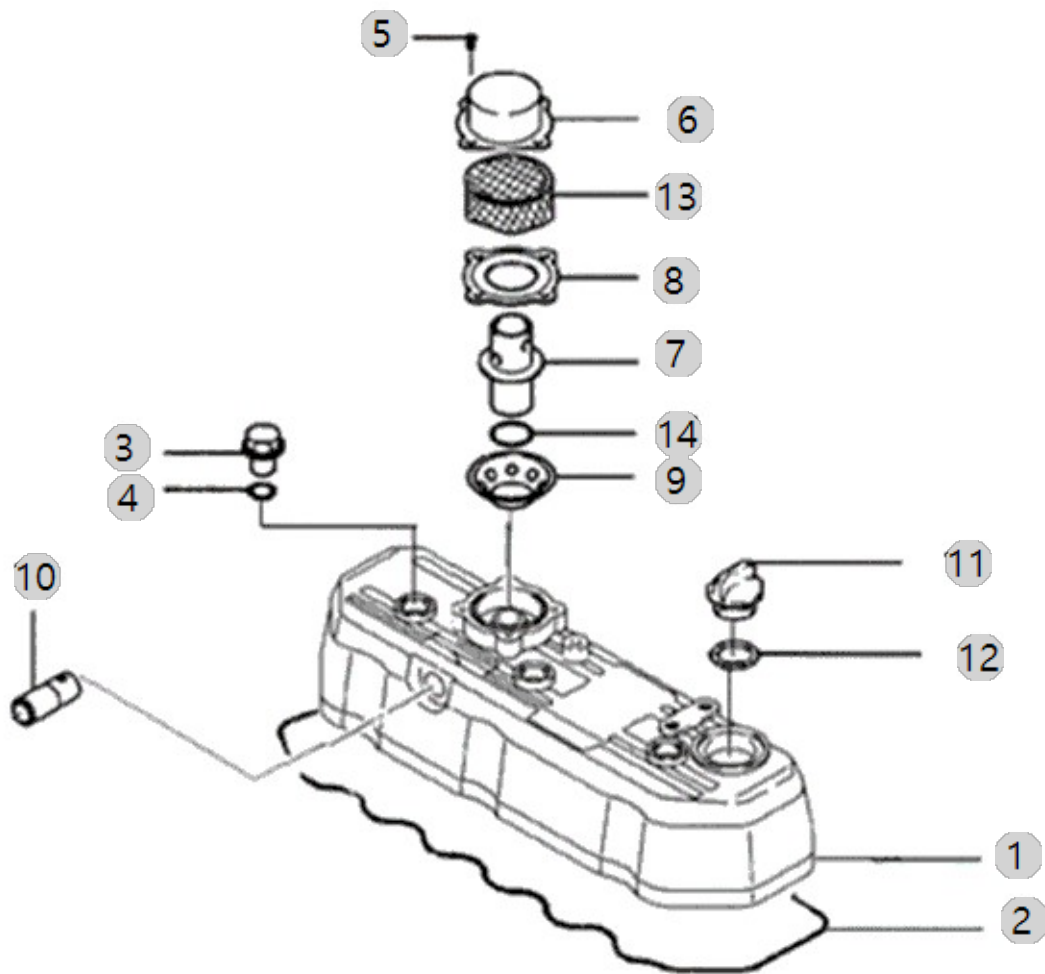

# HEAD COVER

Year/Month

2022-12-14

A21_002 A1700N5-UTR_4 (AB00223)		HEAD COVER				Year/Month 2022-12-14
순번 (NO)	부품번호 (PART NO)	품명 (PART NAME)	품명 (PART NAME)	수량 (QTY)	규격 (SPEC)	비고 (REMARK)
1	HRD0402300C0	헤드커버	COVER, VALVE	1		
1	HRD0402300B0	헤드커버조합 - A1700	COVER, VALVE	1		
2	HRD0402400B3	헤드커버패킹 - A1700	PACKING, HEAD COVER	1		
3	HA03520000B4	440, ALL, 상부커버캡	NUT, HEXAGONCAP	3		
4	24311-000140	441, ALL, O-RINGP-14	O-RING, DYNAMIC (Φ14)	3	P14	
5	26587-040102	245, ALL, 스크로우(3X54X10)	SCREW, FILLISTERHEADCAP	4	M4X10	
6	HRA0403600A4	589, ALL, 브리더커버	COVER, BREATHER	1	T1.2	
6	HRA0403600B4	브리더커버	COVER, BREATHER	1	T1.2	
7	HRA0403700A4	590, ALL, 가이드조합	Valve, Pressure Relief	1		
7	HRA0403700B4	가이드조합	VALVE, PRESSURE RELIEF	1		
8	HRA0403800A4	브리더 커버 가스켓	GASKET, BREATHER	1	T0.5	
9	HRA0403900A4	592, ALL, 브리더조절판	PLATE, BREATHERADJUSTING	1	T1.2	
9	HRA0403900B4	브리더조절판	PLATE, BREATHER ADJUSTING	1	T1.2	
10	HRA0404000A4	597, A14172023, 연결관	TUBE, BREATHER	1	D17.3XT2.3	
11	HC03470000B4	급유구	CAP, FILTER	1		
12	24311-000320	O링(P형)	O-RING, DYNAMIC (Φ32)	1	P32	
13	HC03720000B4	배플	BAFFLE	1	17MMX155M	
14	24341-000160	O-링(S형)	O-RING, FIX (Φ16)	1	S10	