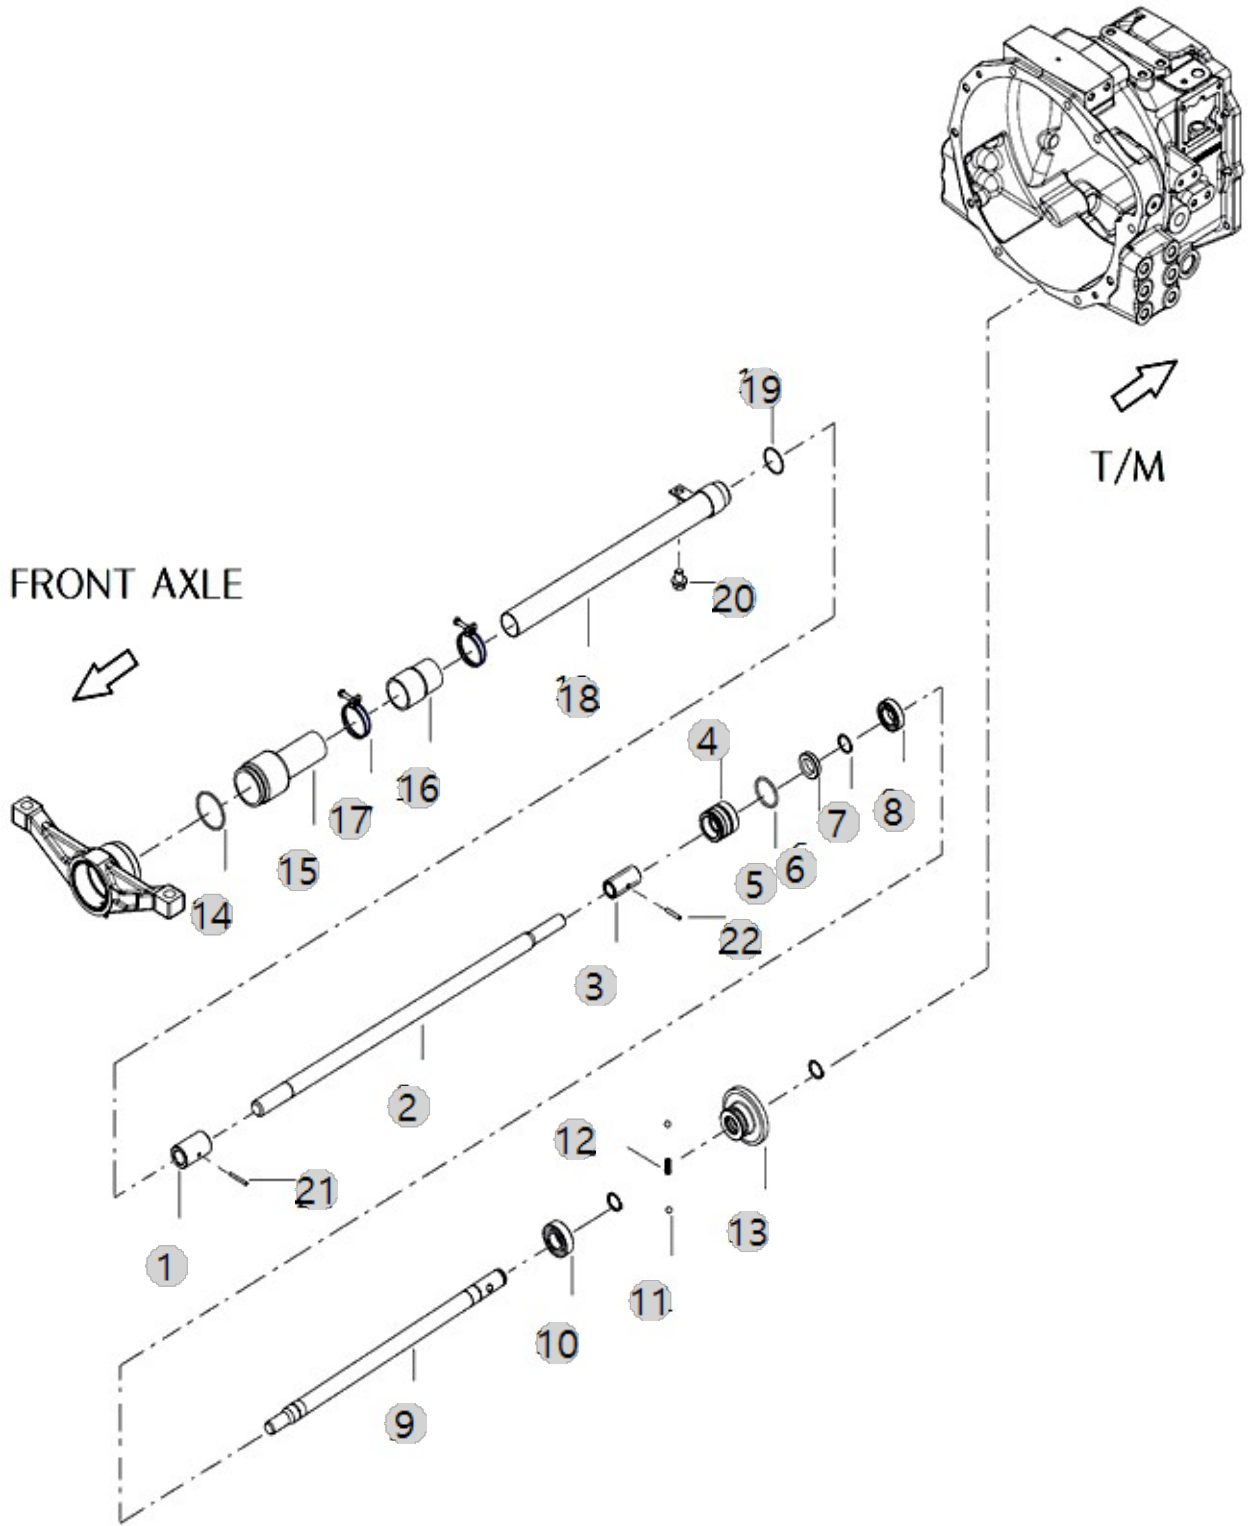

F04010

BRANSON 15H
TM_US_FL(AC01917)

FRONT DRIVE SHAFT

Year/Month

2022-12-14