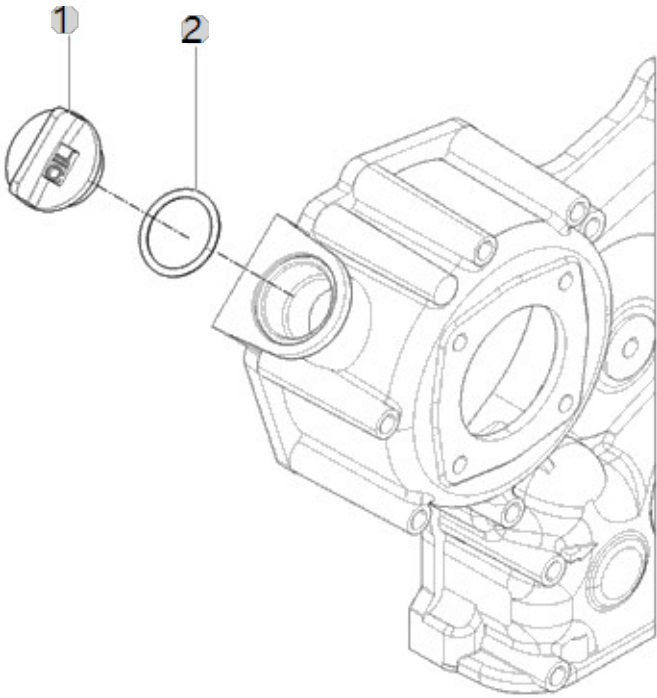

A39_001

A1700N5-UTR_4
(AB00223)

OIL FILLER CAP

Year/Month

2022-12-14