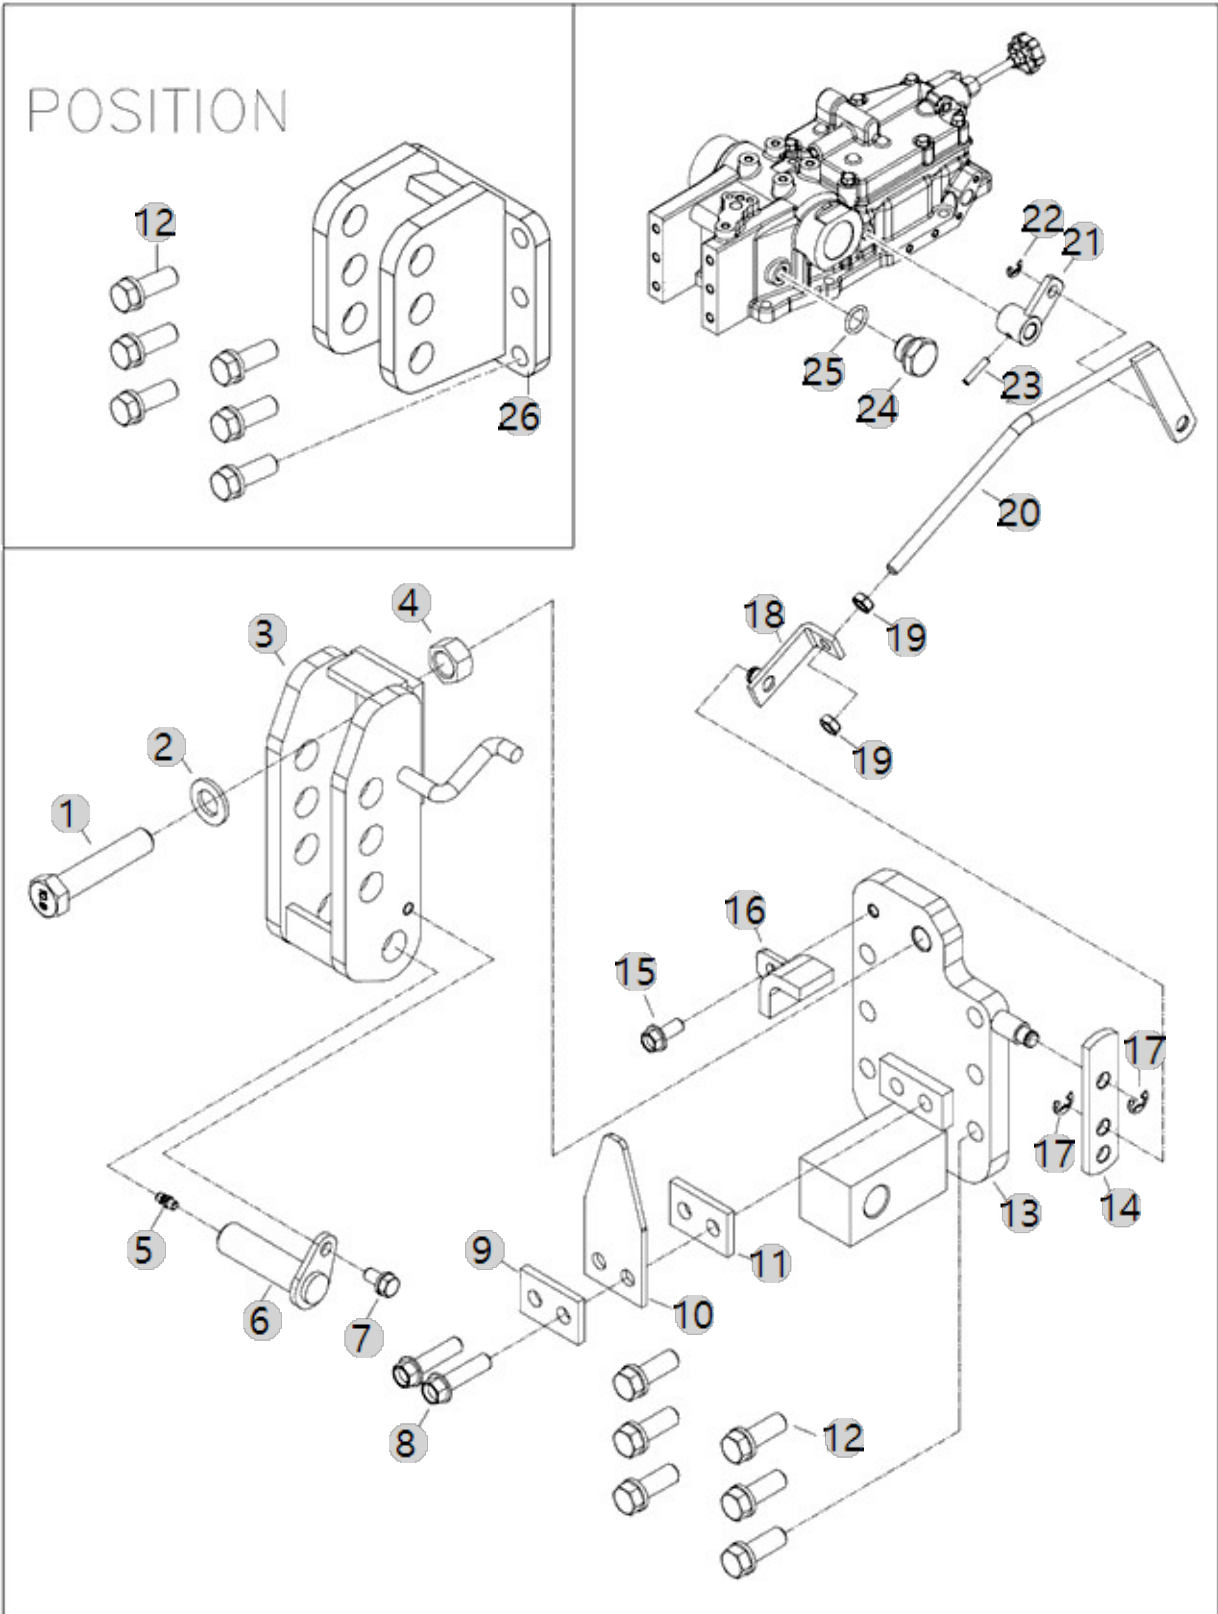

F10063

BRANSON 15H
TM_US_FL(AC01917)

DRAFT CONTROL LEVER

Year/Month

2022-12-14