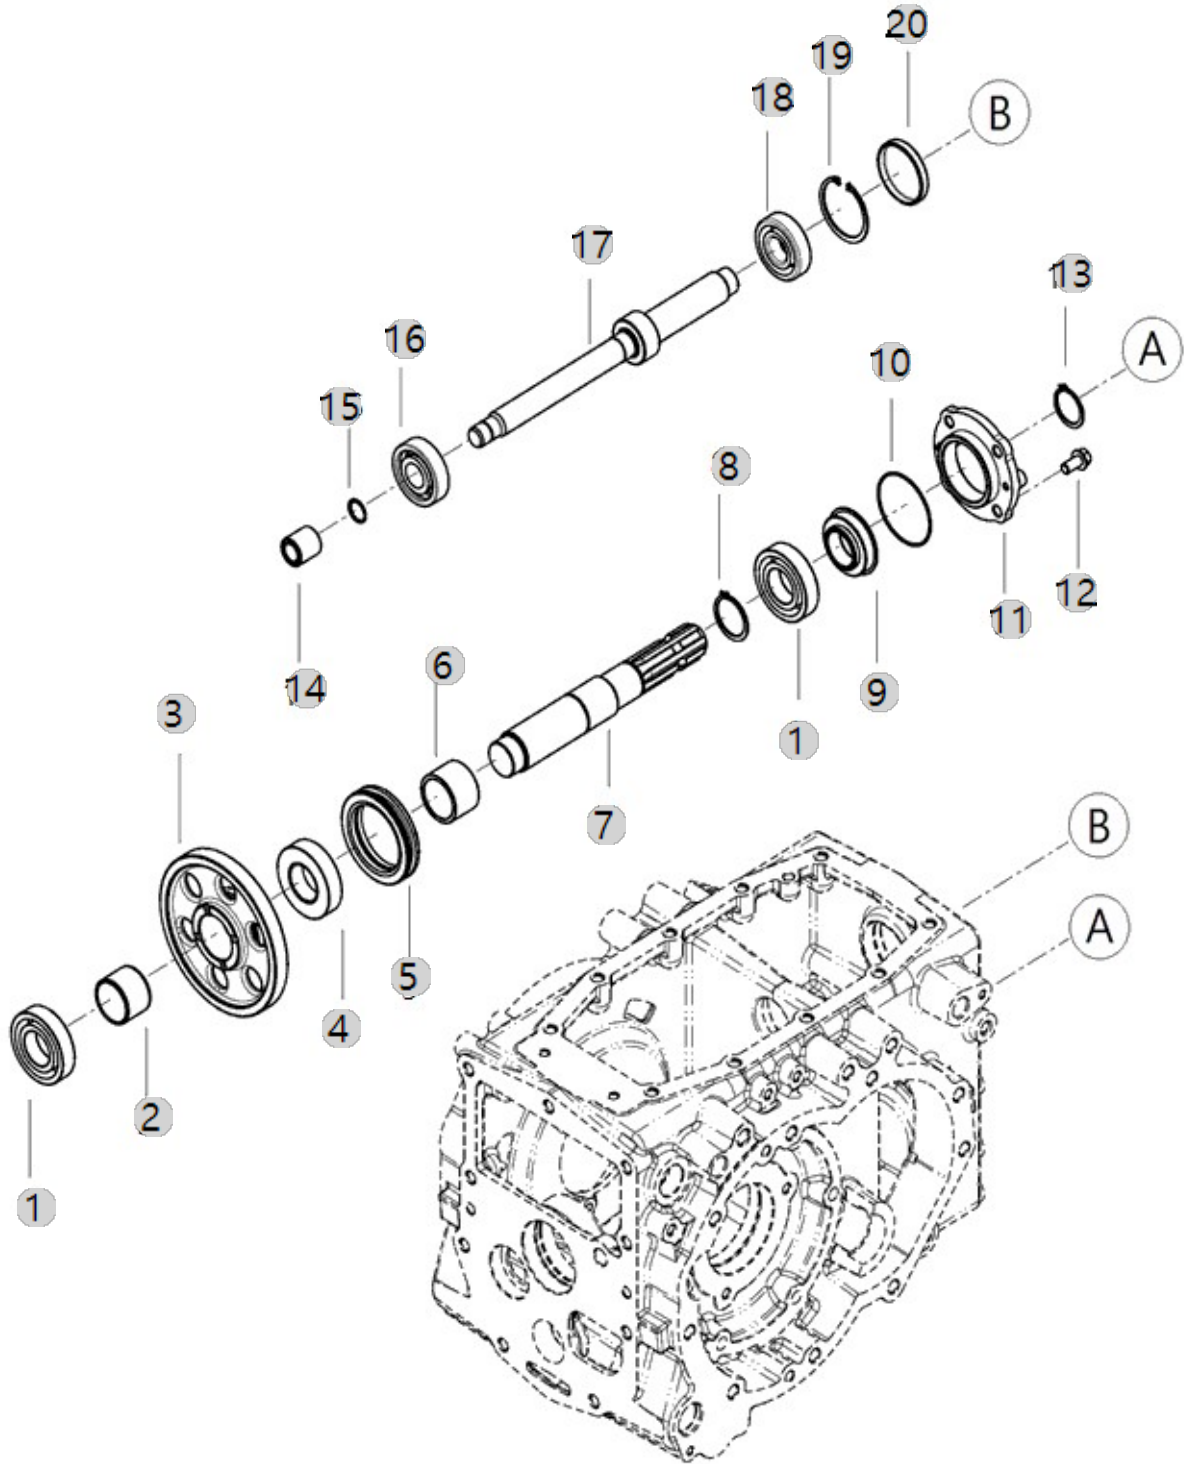

F07030

BRANSON 15H
TM_US_FL(AC01917)

PTO DRIVE SHAFT

Year/Month

2022-12-14