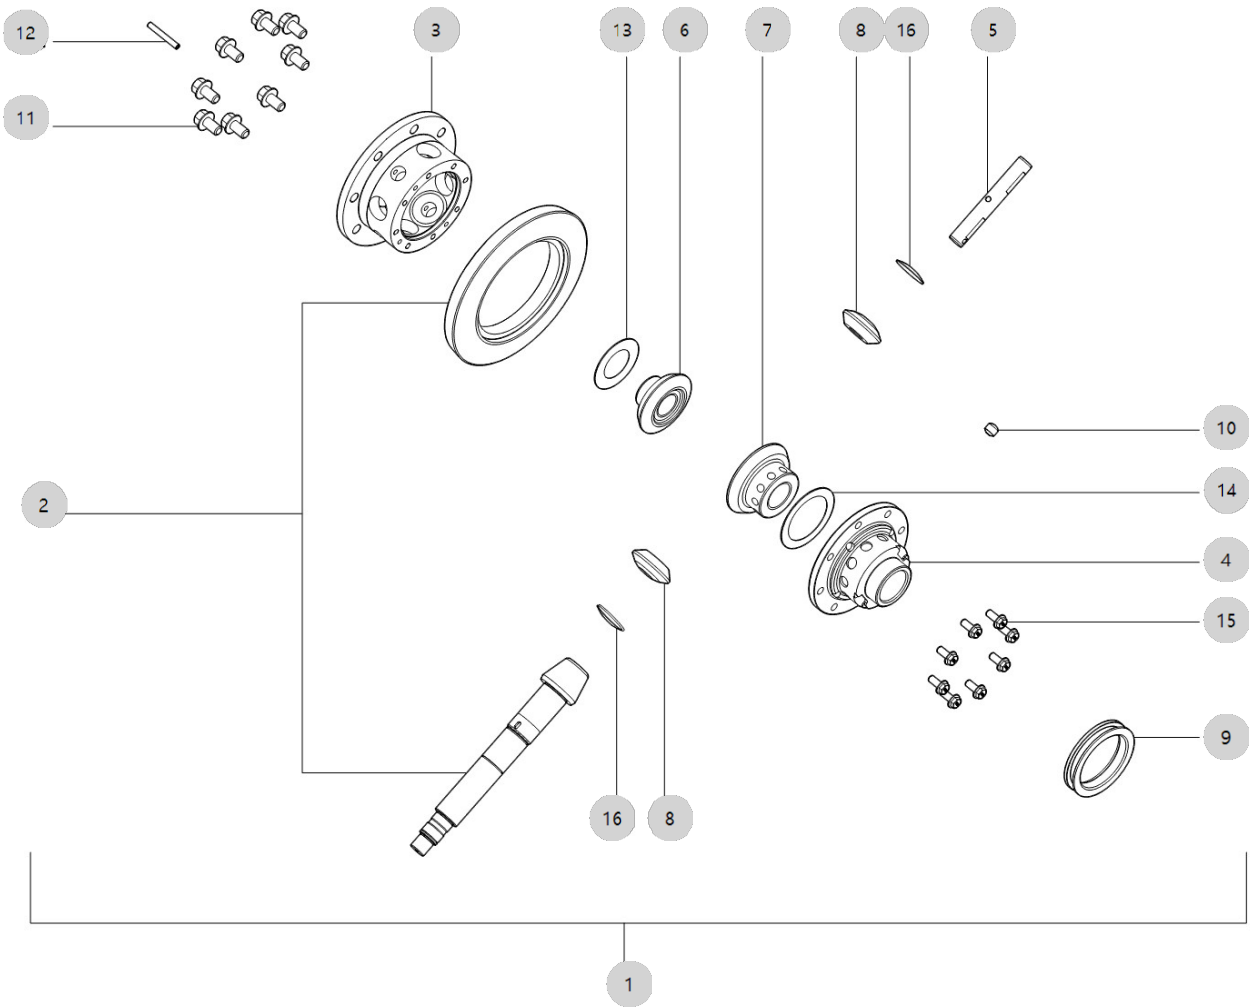

F05020

BRANSON 15H
TM_US_FL(AC01917)

RING GEAR&DIFF.GEAR ASS'Y

Year/Month

2022-12-14