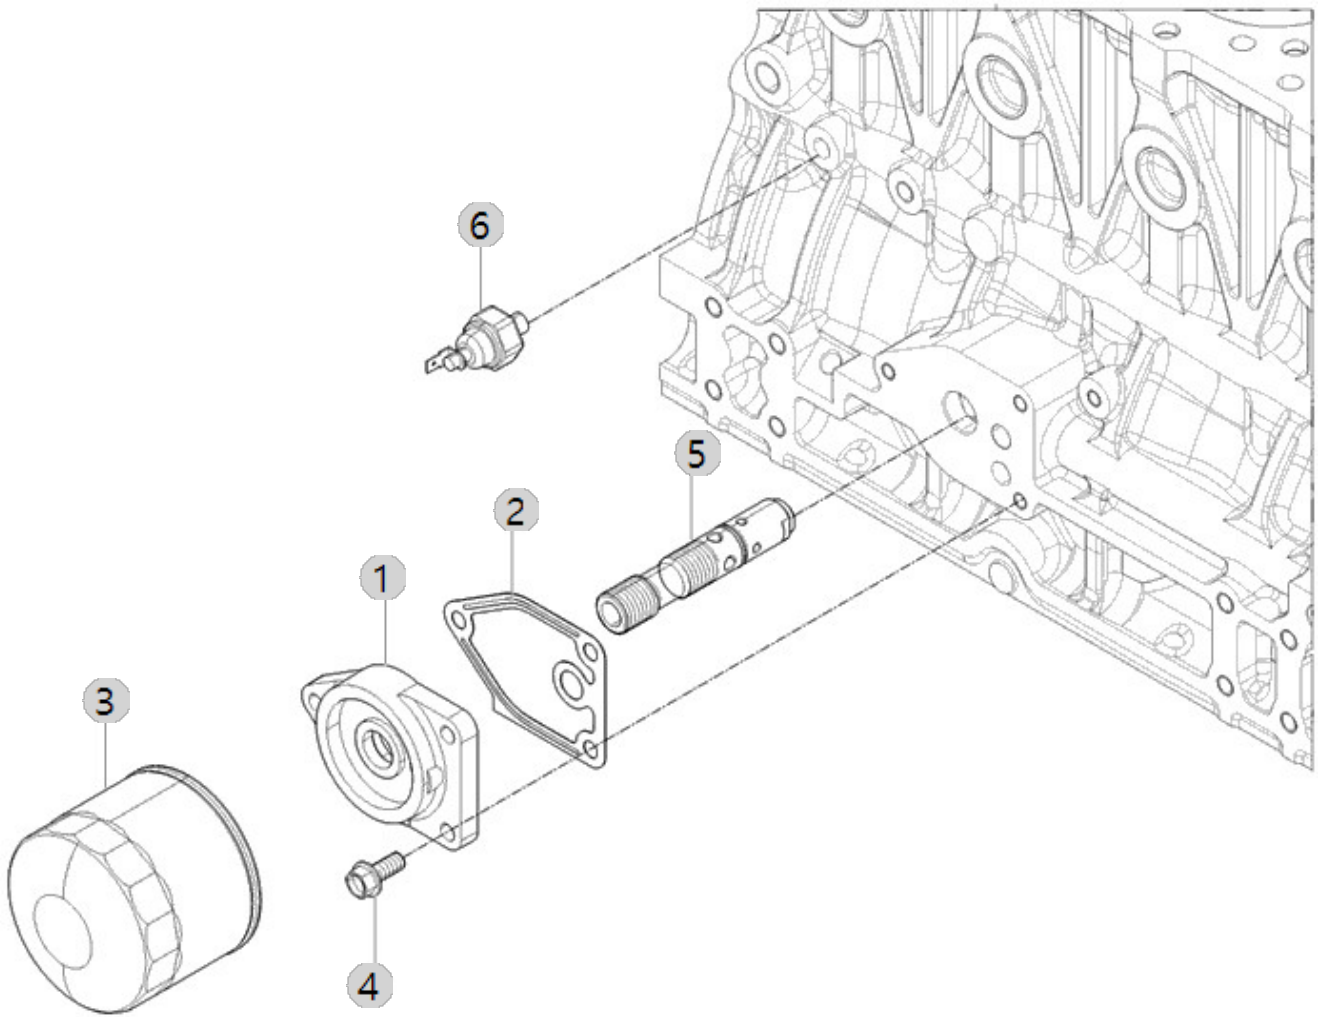

A29_005

A1700N5-UTR_4
(AB00223)

FILTER, LUBRICATING OIL

Year/Month

2022-12-14