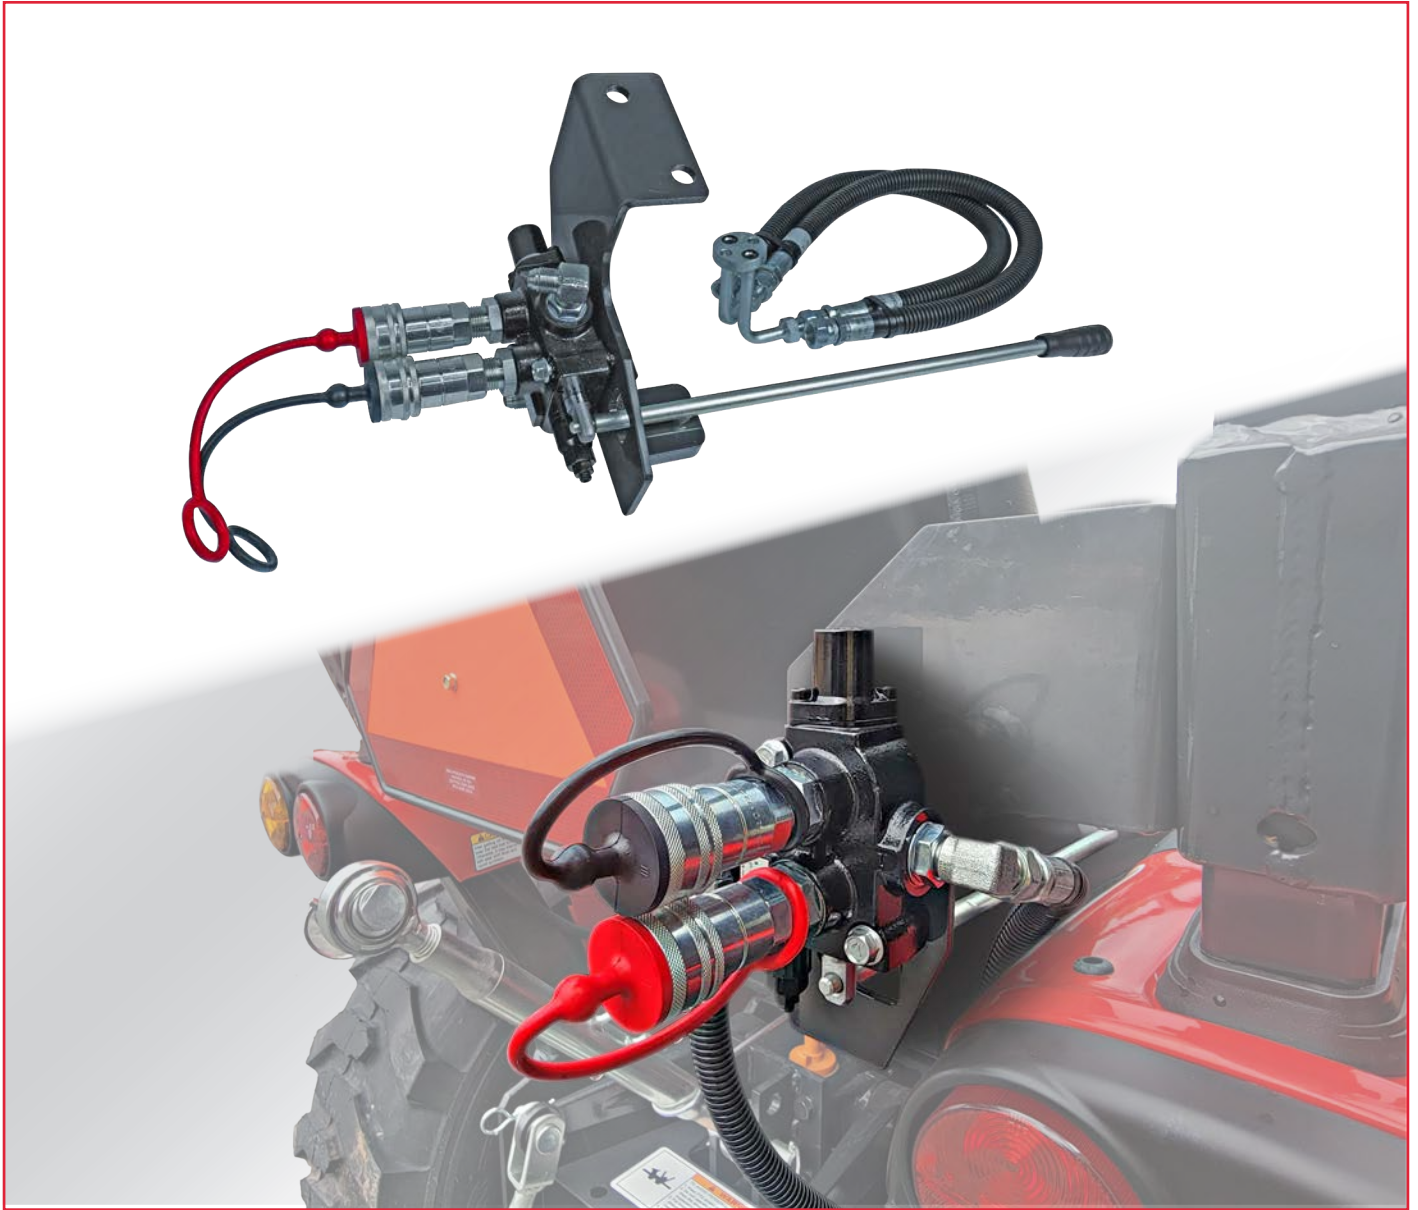

REMOTE VALVE KIT (2-PORT)

Auxiliary HYD. Power outlet to use the Implement on the rear of the tractor.

00 Serie

APPLICABLE MODEL	PART NAME	PART NUMBER
2400h	REMOTE VALVE KIT (2-PORT)	TA00017712F

10 Series

APPLICABLE MODEL	PART NAME	PART NUMBER
2610/2610h	REMOTE VALVE KIT (2-PORT)	TA00039938A