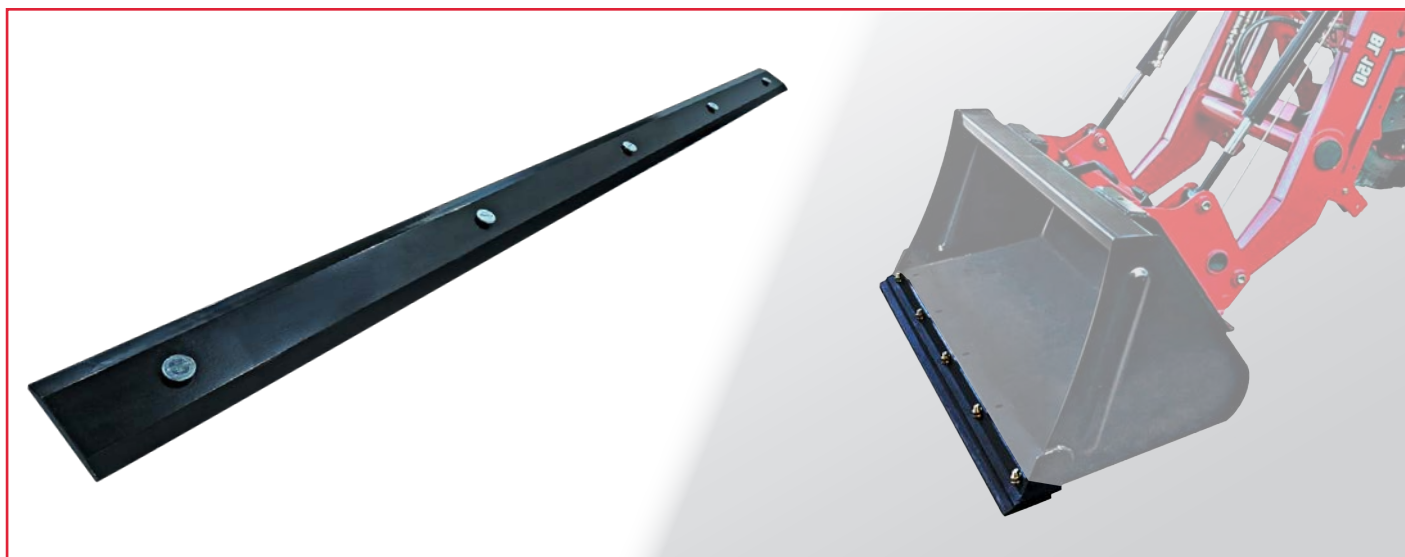

CUTTING EDGE

This is a replaceable cutting edge to save wear and tear on the bucket. It can be used in place of the tooth kit.

LOADER

APPLICABLE MODEL	PART NAME	PART NUMBER
BL100/BL110	CUTTING EDGE	81006002001
BL150	CUTTING EDGE	81056002001
BL200/BL350/TX57	CUTTING EDGE	81106002001