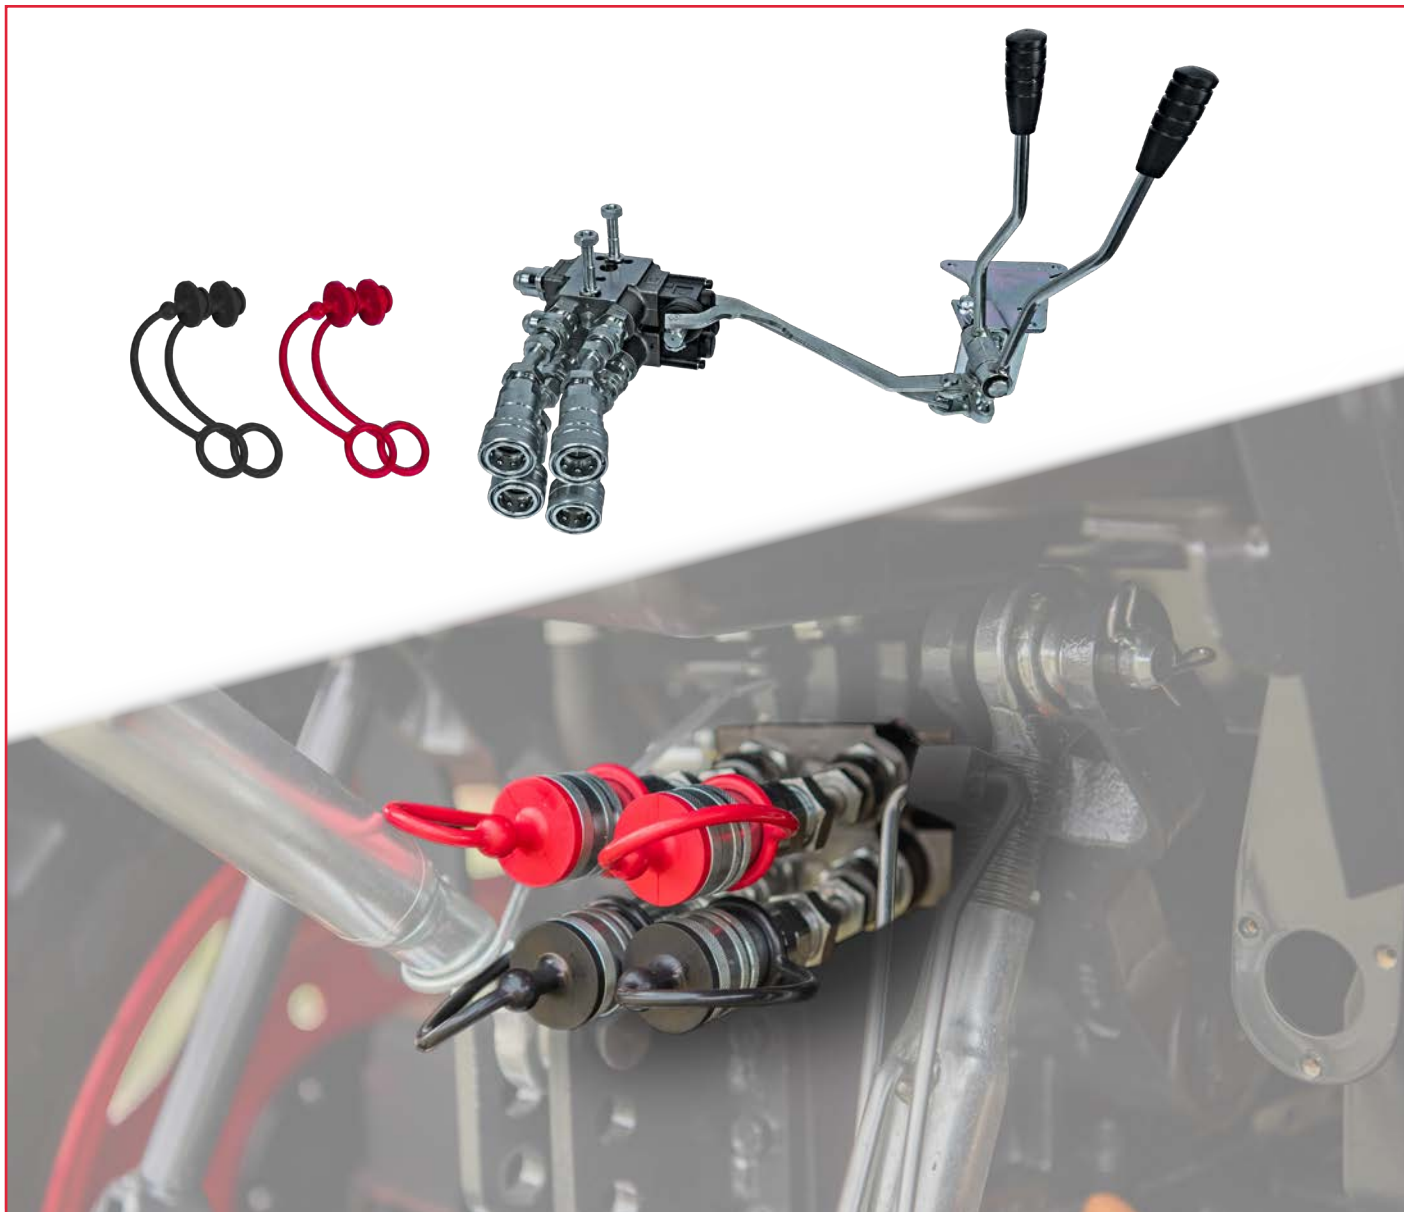

REMOTE VALVE KIT (4-PORT)

Auxiliary HYD. Power outlet to use the Implement on the rear of the tractor.

	APPLICABLE MODEL	PART NAME	PART NUMBER
15 Serie	2515R(h) / 3015R(h) / 3515R(h)(Ch) / 4215R(h)(Ch) / 4815R(h)(Ch)	REMOTE VALVE KIT (4-PORT)	TA00058977A
20 Series	3620R(h) / 4820R(h) / 4820C(h) / 5520R(h)(C)(Ch)	REMOTE VALVE KIT (4-PORT)	TA00058975A